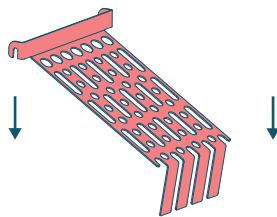

HUUM DROP 9 küttekehade fiksaator

Küttekehade fiksaator paigaldatakse **DROP 9** kerise sisse küttekehade vahele. Fiksaator aitab hoida küttekehi kivide ladumise või kerise kasutamise käigus kokku puutumast ning pikendab nende eluiga.

Nüüd lao kerisesse ülejäänud kerisekivid. Fiksaatori alla, kütteelementide vahele ära kive lao

EN Installation of the retainer of HUUM DROP 9 heating elements

Attach the heater to the wall and lay about half of the stones in the heater (counting from the bottom up to 5-6 ribs).

- Place the back edge of the retainer above the heating elements against the back side of the heater.
- If necessary, slightly bend the front part of the retainer so that it would fit into the heater between the upper rib.
- Fit the tips of the heating elements through the oblong holes in the retainer plate.
- Push the retainer down so that its rear edge is fixed to the 3rd rib from above.
- Push the first edge of the retainer down until it rests firmly on the horizontal supports inside the heater.

Now put the rest of the stones in the heater. Do not lay stones under the retainer between the heating elements.

Made in Estonia, EU

info@huum.eu
huum.eu
#huumsauna

HUUM OÜ
Vahi tee 9, Tartumaa
60534, Estonia